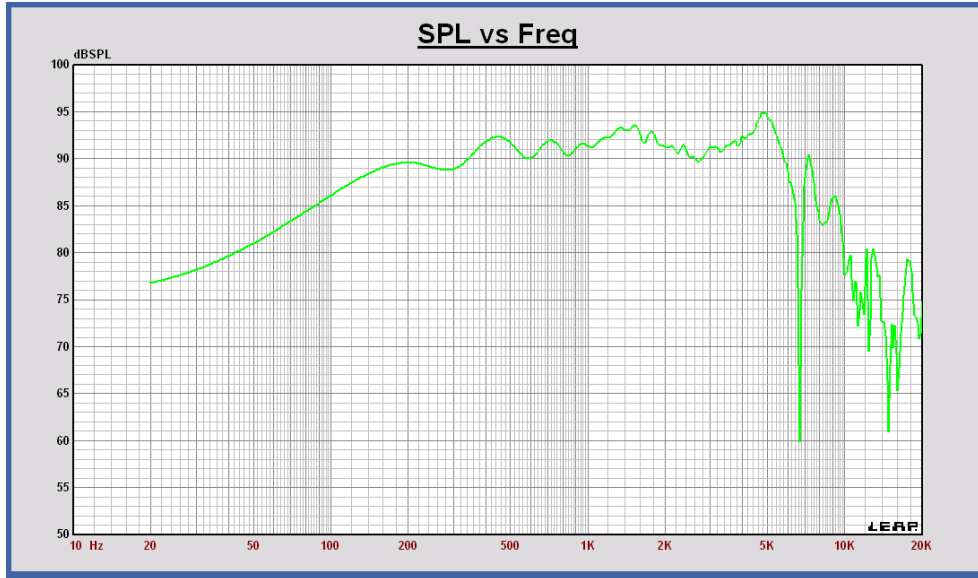

Accuton C173-6-096E Midwoofer 6.5" IEC Baffle Measurement

Sound Pressure Level at 1m, 2.83Vrms on IEC Baffle

Impedance at 2.83Vrms on IEC baffle