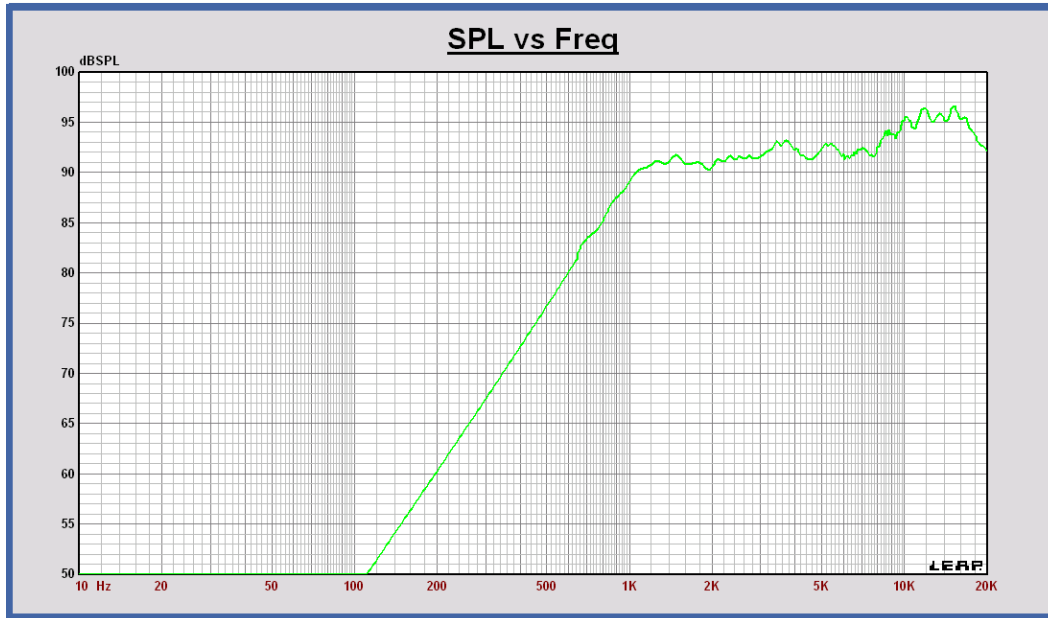

# Audax TW025A0-8 Tweeter 1" IEC Baffle Measurement

Sound Pressure Level at 1m, 2.83Vrms on IEC Baffle

Impedance at 2.83Vrms on IEC baffle