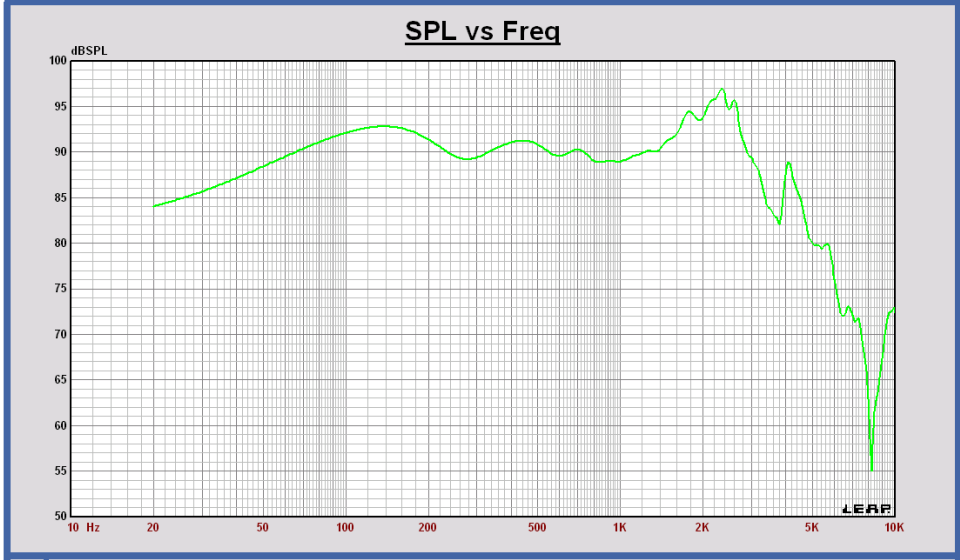

Eton 11-581-C8-50 HEX Woofer 11" IEC Baffle Measurement

Sound Pressure Level at 1m, 2.83Vrms on IEC Baffle

Impedance at 2.83Vrms on IEC baffle