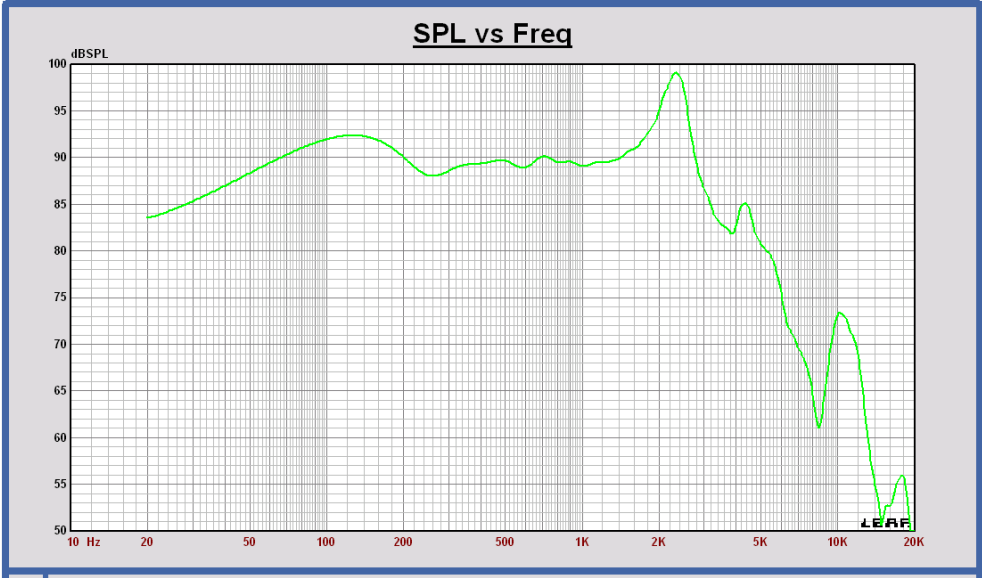

Eton 11-584-C8-50 HEX Woofer 11" IEC Baffle Measurement

Sound Pressure Level at 1m, 2.83Vrms on IEC Baffle

Impedance at 2.83Vrms on IEC baffle