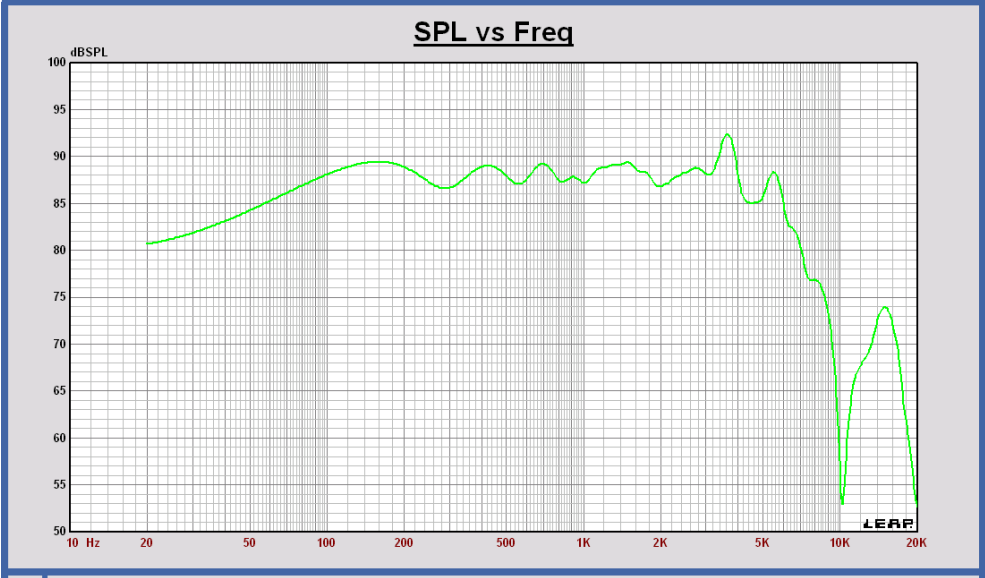

# Eton 7-202-C8-32 HEX Midwoofer 6.5" IEC Baffle Measurement

Sound Pressure Level at 1m, 2.83Vrms on IEC Baffle

Impedance at 2.83Vrms on IEC baffle