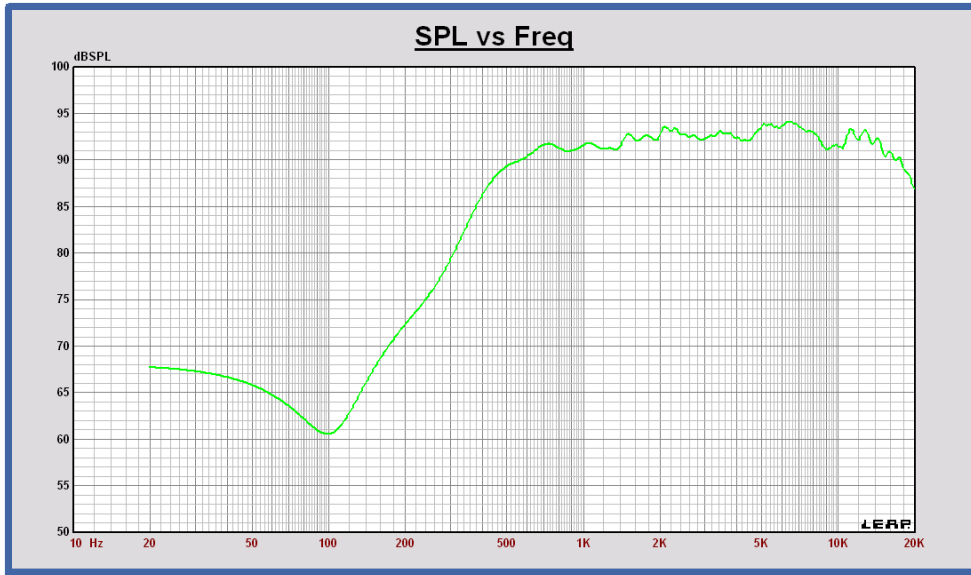

Scanspeak D3004-664000 Tweeter 1.2" IEC Baffle Measurement

Sound Pressure Level at 1m, 2.83Vrms on IEC Baffle

Impedance at 2.83Vrms on IEC baffle