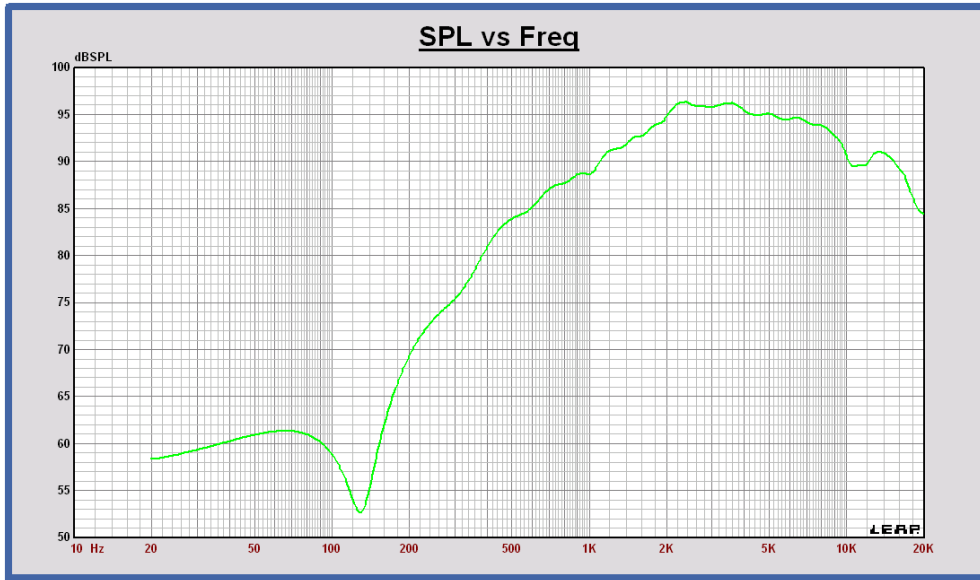

Seas OEM DXT-Be Tweeter 1.0" IEC Baffle Measurement

Sound Pressure Level at 1m, 2.83Vrms on IEC Baffle

Impedance at 2.83Vrms on IEC baffle