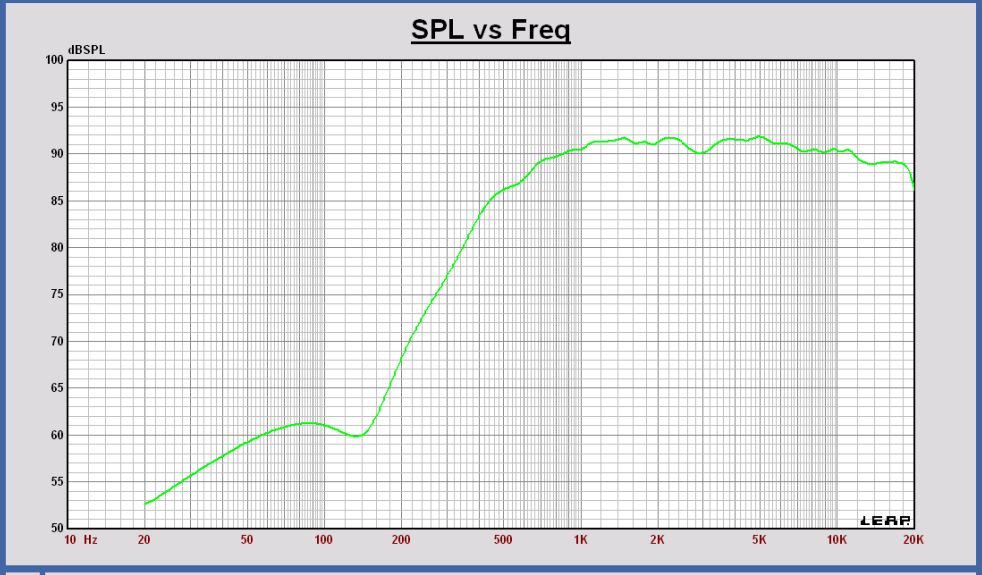

# Usher 9980-20DMD Tweeter 1.1" IEC Baffle Measurement

Sound Pressure Level at 1m, 2.83Vrms on IEC Baffle

Impedance at 2.83Vrms on IEC baffle